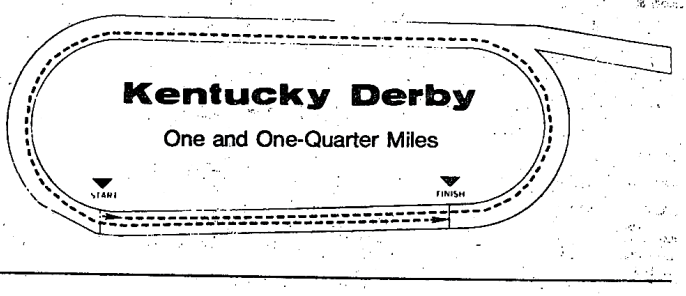

Route the Field Will Travel

Coupled—Balboa Native, Total Departure and Marfa; Chumming and Caveat; Freezing Rain and Highland Park.
Mutual Field—Law Talk, Luv A Libra, Paris Prince, Explosive Wagon, My Mac.

Slew O' Gold

Table with columns for race details, horse names, and owners. Includes entries for Slew O' Gold, Cordero Al Jr, and others.

Country Pine

Table with columns for race details, horse names, and owners. Includes entries for Country Pine, Bailey JD, and others.

Play Fellow *

Table with columns for race details, horse names, and owners. Includes entries for Play Fellow, Cruguet J, and others.

Freezing Rain *

Table with columns for race details, horse names, and owners. Includes entries for Freezing Rain, Gaudin W, and others.

Balboa Native *

Table with columns for race details, horse names, and owners. Includes entries for Balboa Native, Pincay L Jr, and others.

Total Departure

Table with columns for race details, horse names, and owners. Includes entries for Total Departure, Pincay L Jr, and others.

Chumming

Table with columns for race details, horse names, and owners. Includes entries for Chumming, Dby Tr, and others.

Sunny's Halo *

Table with columns for race details, horse names, and owners. Includes entries for Sunny's Halo, Delhousy, and others.

Desert Wine *

Table with columns for race details, horse names, and owners. Includes entries for Desert Wine, McCrnc Jr, and others.

Explosive Wagon *

Table with columns for race details, horse names, and owners. Includes entries for Explosive Wagon, Muller C, and others.

Law Talk

Table with columns for race details, horse names, and owners. Includes entries for Law Talk, Smith A Jr, and others.