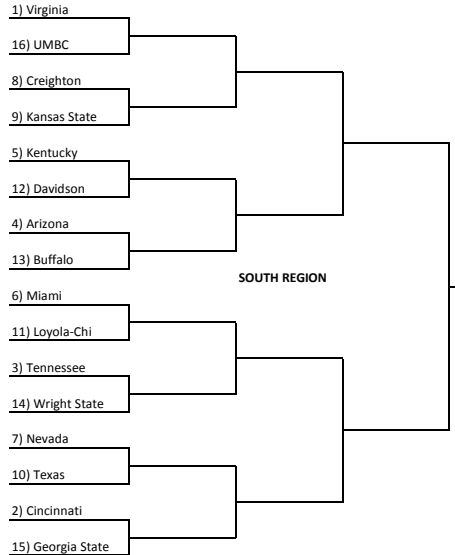

2018 March Madness Pool

8 10 12 15 25 25 15 12 10 8

Name _____
 E-Mail _____
 Phone _____

E-Mail your completed board to
thephantom@trackphantom.com

Play-In Game (3-13-18) St. Bonn / UCLA Winner is #11 Seed	Play-In Game (3-14-18) ASU / Syracuse Winner is #11 Seed
Play-In Game (3-13-18) LIU / Radford Winner is #16 Seed	Play-In Game (3-14-18) NCCU / Texas So Winner is #16 Seed

SOUTH REGION

WEST REGION

EAST REGION

SOUTH REGION

FINAL FOUR

FINAL FOUR

CHAMPION
50 Points

Points Per Round	Bonus Points Per Win by Seed	
1st Round (8 pts)	#1 Seed (0 pts)	#2 Seed (0 pts)
2nd Round (10 pts)	#3 Seed (0 pts)	#4 Seed (1 pts)
3rd Round (12 pts)	#5 Seed (2 pts)	#6 Seed (3 pts)
4th Round (15 pts)	#7 Seed (5 pts)	#8 Seed (6 pts)
5th Round (25 pts)	#9 Seed (8 pts)	#10 Seed (10 pts)
6th Round (50 pts)	#11 Seed (12 pts)	#12 Seed (14 pts)
	#13 Seed (16 pts)	#14 Seed (18 pts)
	#15 Seed (20 pts)	#16 Seed (40 pts)