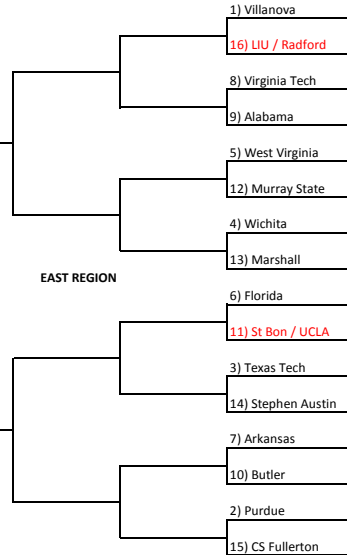

2018 March Madness Pool

8 10 12 15 25 25 15 12 10 8

Name _____
 E-Mail _____
 Phone _____

E-Mail your completed board to
thephantom@trackphantom.com

Play-In Game (3-13-18) St. Bonn / UCLA Winner is #11 Seed	Play-In Game (3-14-18) ASU / Syracuse Winner is #11 Seed
Play-In Game (3-13-18) LIU / Radford Winner is #16 Seed	Play-In Game (3-14-18) NCCU / Texas So Winner is #16 Seed

SOUTH REGION

WEST REGION

EAST REGION

SOUTH REGION

FINAL FOUR

FINAL FOUR

CHAMPION
50 Points

Points Per Round	Bonus Points Per Win by Seed	
1st Round (8 pts)	#1 Seed (0 pts)	#2 Seed (0 pts)
2nd Round (10 pts)	#3 Seed (0 pts)	#4 Seed (1 pts)
3rd Round (12 pts)	#5 Seed (2 pts)	#6 Seed (3 pts)
4th Round (15 pts)	#7 Seed (5 pts)	#8 Seed (6 pts)
5th Round (25 pts)	#9 Seed (8 pts)	#10 Seed (10 pts)
6th Round (50 pts)	#11 Seed (12 pts)	#12 Seed (14 pts)
	#13 Seed (16 pts)	#14 Seed (18 pts)
	#15 Seed (20 pts)	#16 Seed (40 pts)