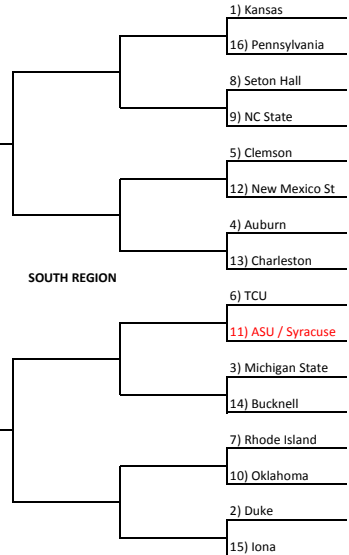

2018 March Madness Pool

8 10 12 15 25 25 15 12 10 8

Name _____
 E-Mail _____
 Phone _____

E-Mail your completed board to
thephantom@trackphantom.com

Play-In Game (3-13-18) St. Bonn / UCLA Winner is #11 Seed	Play-In Game (3-14-18) ASU / Syracuse Winner is #11 Seed
Play-In Game (3-13-18) LIU / Radford Winner is #16 Seed	Play-In Game (3-14-18) NCCU / Texas So Winner is #16 Seed

SOUTH REGION

WEST REGION

EAST REGION

SOUTH REGION

FINAL FOUR

FINAL FOUR

CHAMPION
50 Points

Points Per Round	Bonus Points Per Win by Seed	
1st Round (8 pts)	#1 Seed (0 pts)	#2 Seed (0 pts)
2nd Round (10 pts)	#3 Seed (0 pts)	#4 Seed (1 pts)
3rd Round (12 pts)	#5 Seed (2 pts)	#6 Seed (3 pts)
4th Round (15 pts)	#7 Seed (5 pts)	#8 Seed (6 pts)
5th Round (25 pts)	#9 Seed (8 pts)	#10 Seed (10 pts)
6th Round (50 pts)	#11 Seed (12 pts)	#12 Seed (14 pts)
	#13 Seed (16 pts)	#14 Seed (18 pts)
	#15 Seed (20 pts)	#16 Seed (40 pts)